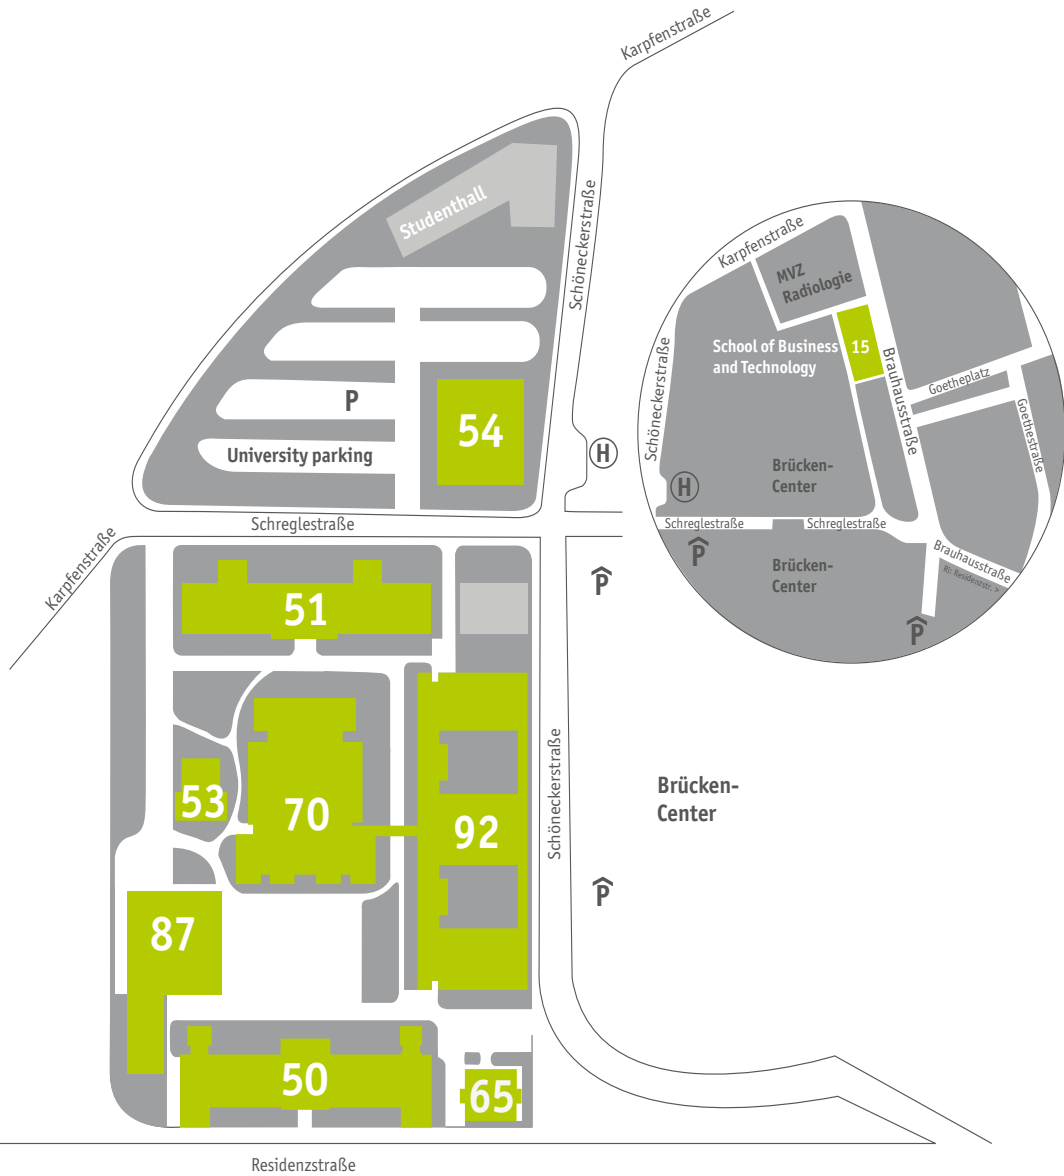

CAMPUS PLAN

IMPORTANT SITES

Gebäude

15	School of Business and Technology Service Center Research and Transfer Biomasse Institut
50	Business Courses IT-Services Language Center Hans-Maurer-Auditorium
51	Engineering Courses and Laboratories Facility Managementt
53	Engineering Courses Mailroom
54	Campus Center Gerhard-Mammen-Hörsaal
65	University Management
70	Library Auditorium „Education Award“ Engineering Laboratories
87	Cafeteria
92	Media and Engineering Courses and Laboratories Senate Hall

Räume

Gerhard-Mammen-Auditorium	54.0.1
Hans-Maurer-Auditorium	50.2.1
Auditorium „Education Award“	70.1.5
Library	70.0
IT-Services	50.1.east
Language Center	50.1.west
Office Faculty of Business	50.2.16
Office Faculty of Engineering	92.2.42
Office Faculty of Media	92.2.9
Campus Center	54.0.west
Cafeteria	87
Senate Hall	92.2.25/26
Mailroom	53.0.2
Room of Encounter	51.1.east